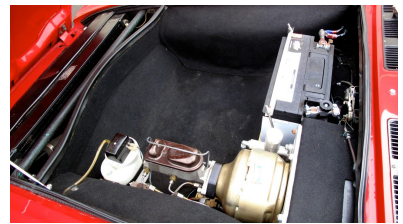

## 1971 De Tomaso Pantera

A beautiful and very original example of an early chrome bumper Pantera. Red with Black. numbers matching and correct Cleveland 351 and ZF transaxle.

This example stands out as being structurally excellent having spent much of its life in the gentle Californian climate and showing 35000 miles covered. Complete recent service including new main bearings, all fluids and air con recharge carried out.

A few practical improvements include relocating the spare tyre to the front, freeing up rear luggage space and installation of discrete high intensity driving lights for evening safety. An increasingly rare opportunity to acquire a properly sorted and unmolested early pre L, Tom Tjaarda designed De Tomaso Pantera.