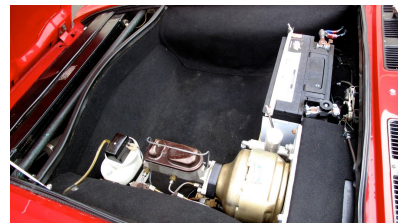

## 1971 De Tomaso Pantera

A beautiful and very original example of an early chrome bumper Pantera. Red with Black. numbers matching and correct Cleveland 351 and ZF transaxle.

This example stands out as being structurally excellent having spent much of its life in the gentle Californian climate and showing 35000 miles covered. Complete recent service including new main bearings, all fluids and air con recharge carried out.

A few practical improvements include relocating the spare tyre to the front, freeing up rear luggage space and installation of discrete high intensity driving lights for evening safety. An increasingly rare opportunity to acquire a properly sorted and unmolested early pre L, Tom Tjaarda designed De Tomaso Pantera.