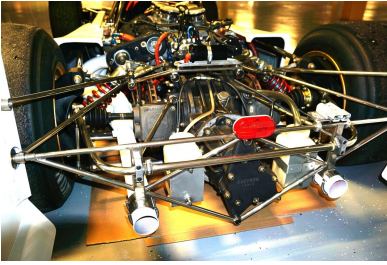

Legends

1978 Chevron Ferrari B42 Formula 2

POA

1978 Chevron / Ferrari B42 Formula 2

Chassis B-42-78-07

Legends are pleased to offer this special Chevron B42 Ferrari Formula 2 car for sale. Ex Elio De Angelis and Clay Regazzoni. Fastidious restoration which will appeal to both racer and collector alike.. FIA HTP and eligible HSCC Historic F2. Please contact for full info and specification.