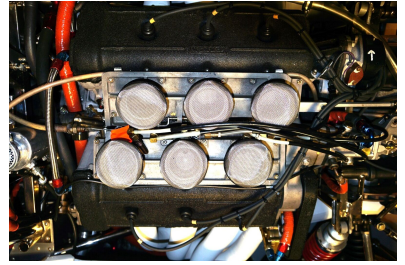

Legends

1978 Chevron Ferrari B42 Formula 2

POA

1978 Chevron / Ferrari B42 Formula 2

Chassis B-42-78-07

Legends are pleased to offer this special Chevron B42 Ferrari Formula 2 car for sale. Ex Elio De Angelis and Clay Regazzoni. Fastidious restoration which will appeal to both racer and collector alike.. FIA HTP and eligible HSCC Historic F2. Please contact for full info and specification.