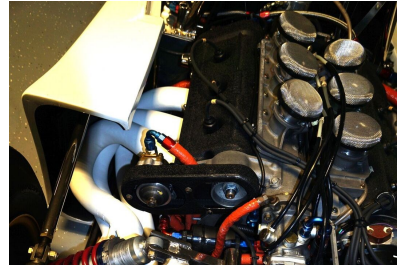

Legends

1978 Chevron Ferrari B42 Formula 2

POA

1978 Chevron / Ferrari B42 Formula 2

Chassis B-42-78-07

Legends are pleased to offer this special Chevron B42 Ferrari Formula 2 car for sale. Ex Elio De Angelis and Clay Regazzoni. Fastidious restoration which will appeal to both racer and collector alike.. FIA HTP and eligible HSCC Historic F2. Please contact for full info and specification.