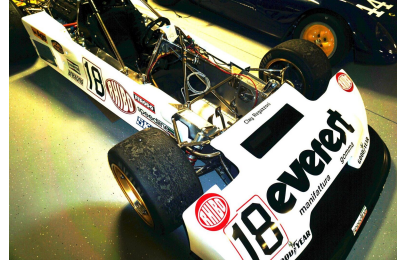

Legends

1978 Chevron Ferrari B42 Formula 2

POA

1978 Chevron / Ferrari B42 Formula 2

Chassis B-42-78-07

Legends are pleased to offer this special Chevron B42 Ferrari Formula 2 car for sale. Ex Elio De Angelis and Clay Regazzoni. Fastidious restoration which will appeal to both racer and collector alike.. FIA HTP and eligible HSCC Historic F2. Please contact for full info and specification.