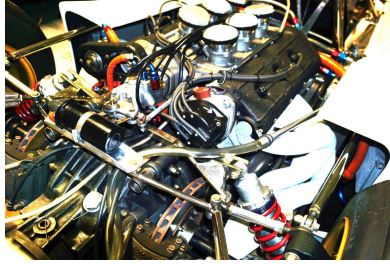

Legends

1978 Chevron Ferrari B42 Formula 2

POA

1978 Chevron / Ferrari B42 Formula 2

Chassis B-42-78-07

Legends are pleased to offer this special Chevron B42 Ferrari Formula 2 car for sale. Ex Elio De Angelis and Clay Regazzoni. Fastidious restoration which will appeal to both racer and collector alike.. FIA HTP and eligible HSCC Historic F2. Please contact for full info and specification.