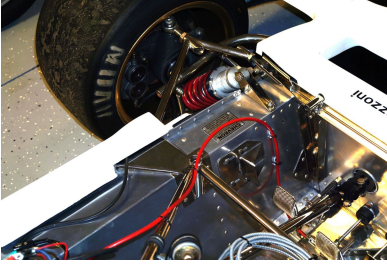

Legends

1978 Chevron Ferrari B42 Formula 2

POA

1978 Chevron / Ferrari B42 Formula 2

Chassis B-42-78-07

Legends are pleased to offer this special Chevron B42 Ferrari Formula 2 car for sale. Ex Elio De Angelis and Clay Regazzoni. Fastidious restoration which will appeal to both racer and collector alike.. FIA HTP and eligible HSCC Historic F2. Please contact for full info and specification.