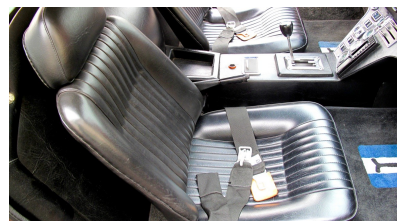

Legends

1971 De Tomaso Pantera

£89500.

1971 De Tomaso Pantera

A beautiful and very original example of an early chrome bumper Pantera. Red with Black. numbers matching and correct Cleveland 351 and ZF transaxle.

This example stands out as being structurally excellent having spent much of its life in the gentle Californian climate and showing 35000 miles covered. Complete recent service including new main bearings, all fluids and air con recharge carried out.

A few practical improvements include relocating the spare tyre to the front, freeing up rear luggage space and installation of discrete high intensity driving lights for evening safety. An increasingly rare opportunity to acquire a properly sorted and unmolested early pre L, Tom Tjaarda designed De Tomaso Pantera.